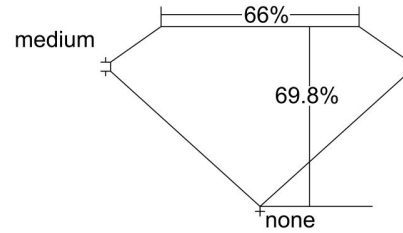

GIA NATURAL DIAMOND GRADING REPORT

June 19, 2021  
 GIA Report Number ..... 7396090895  
 Shape and Cutting Style ..... Emerald Cut  
 Measurements ..... 7.77 x 5.69 x 3.97 mm

GRADING RESULTS

Carat Weight ..... 1.50 carat  
 Color Grade ..... E  
 Clarity Grade ..... VS1

Profile not to actual proportions

CLARITY CHARACTERISTICS

KEY TO SYMBOLS\*

- Crystal
- ∖ Needle
- Pinpoint

\* Red symbols denote internal characteristics (inclusions). Green or black symbols denote external characteristics (blemishes). Diagram is an approximate representation of the diamond, and symbols shown indicate type, position, and approximate size of clarity characteristics. All clarity characteristics may not be shown. Details of finish are not shown.