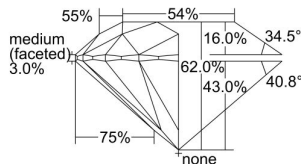

GIA®

FACSIMILE

GIA REPORT 7411526306

Verify this report at GIA.edu

GIA NATURAL DIAMOND DOSSIER®

December 08, 2021
GIA Report Number **7411526306**
Shape and Cutting Style ..... **Round Brilliant**
Measurements ..... **5.70 - 5.73 x 3.54 mm**

GRADING RESULTS

Carat Weight ..... **0.70 carat**
Color Grade ..... **J**
Clarity Grade **VS1**
Cut Grade ..... **Excellent**

ADDITIONAL GRADING INFORMATION

Polish ..... **Excellent**
Symmetry ..... **Excellent**
Fluorescence ..... **None**
Clarity Characteristics..... **Feather, Cloud, Pinpoint, Needle**
Inscription(s): **GIA 7411526306**

PROPORTIONS

Profile to actual proportions

GRADING SCALES

GIA COLOR SCALE

COLORESS	D
	E
	F
	G
	H
	I
	J
NEAR COLORESS	K
	L
FAIN	M
	N
	O
	P
VERY LIGHT	Q
	R
	S
	T
	U
	V
	W
	X
	Y
LIGHT	Z

GIA CLARITY SCALE

FLAWLESS	VERY VERY SLIGHTLY INCLUDED	VVS₁	
			VVS₂
INTERNALLY FLAWLESS	VERY SLIGHTLY INCLUDED	VS₁	
		VS₂	
SLIGHTLY INCLUDED	SLIGHTLY INCLUDED	SI₁	
		SI₂	
INCLUDED	INCLUDED	I₁	
		I₂	
		I₃	

GIA CUT SCALE

EXCELLENT	VERY GOOD	GOOD	FAIR	POOR