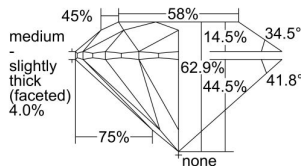

GIA®

FACSIMILE

GIA NATURAL DIAMOND DOSSIER®

January 05, 2022
GIA Report Number **7418868616**
Shape and Cutting Style ..... **Round Brilliant**
Measurements ..... **5.36 - 5.41 x 3.38 mm**

GRADING RESULTS

Carat Weight ..... **0.60 carat**
Color Grade ..... **L**
Clarity Grade **VS2**
Cut Grade ..... **Excellent**

ADDITIONAL GRADING INFORMATION

Polish ..... **Excellent**
Symmetry ..... **Excellent**
Fluorescence ..... **Faint**
Clarity Characteristics..... **Cloud, Crystal**
Inscription(s): **GIA 7418868616**

GIA REPORT 7418868616

Verify this report at GIA.edu

PROPORTIONS

Profile to actual proportions

GRADING SCALES

GIA COLOR SCALE	GIA CLARITY SCALE	GIA CUT SCALE	
D	FLAWLESS	EXCELLENT	
E	INTERNALLY FLAWLESS		
F		VVS₁	VERY GOOD
G	VVS₂		
H	VS₁	GOOD	
I	VS₂		
J	SI₁	FAIR	
K	SI₂		
L	I₁	POOR	
M	I₂		
N	I₃		
O			
P			
Q			
R			
S			
T			
U			
V			
W			
X			
Y			
Z