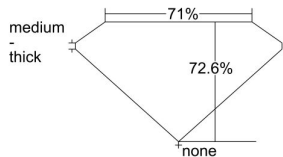

GIA®

FACSIMILE

GIA REPORT 7423242279

Verify this report at GIA.edu

GIA NATURAL DIAMOND DOSSIER®

February 08, 2022
GIA Report Number **7423242279**
Shape and Cutting Style ..... **Square Modified Brilliant**
Measurements ..... **5.22 x 5.10 x 3.70 mm**

GRADING RESULTS

Carat Weight ..... **0.81 carat**
Color Grade ..... **E**
Clarity Grade **VS1**

ADDITIONAL GRADING INFORMATION

Polish ..... **Very Good**
Symmetry ..... **Excellent**
Fluorescence ..... **Faint**
Clarity Characteristics ..... **Crystal**
Inscription(s): **GIA 7423242279**

PROPORTIONS

Profile not to actual proportions

GRADING SCALES

GIA COLOR SCALE		GIA CLARITY SCALE		
COLORLESS	D	VERY VERY SLIGHTLY INCLUDED	FLAWLESS	
	E		INTERNALLY FLAWLESS	
	F		VVS₁	
	G		VVS₂	
	H		VS₁	
	I		VS₂	
	NEAR COLORLESS	J	SLIGHTLY INCLUDED	SI₁
		K		SI₂
		L		I₁
		M		I₂
N		I₃		
O				
FAINT	P	INCLUDED		
	Q			
	R			
	S			
	T			
	U			
	V			
	W			
LIGHT	X			
	Y			
	Z