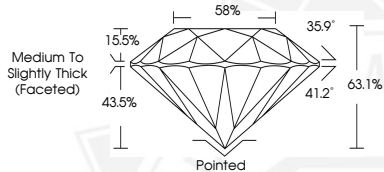

October 29, 2025
IGI Report Number **743525075**
ROUND BRILLIANT
NATURAL DIAMOND
5.37 - 5.41 X 3.40 MM
Carat Weight **0.61 CARAT**
Color Grade **G**
Clarity Grade **SI 1**
Cut Grade **EXCELLENT**
Polish **EXCELLENT**
Symmetry **EXCELLENT**
Fluorescence **NONE**
Inscription(s) **IGI 743525075**

October 29, 2025
IGI Report Number **743525075**
ROUND BRILLIANT
NATURAL DIAMOND
5.37 - 5.41 X 3.40 MM
Carat Weight **0.61 CARAT**
Color Grade **G**
Clarity Grade **SI 1**
Cut Grade **EXCELLENT**
Polish **EXCELLENT**
Symmetry **EXCELLENT**
Fluorescence **NONE**
Inscription(s) **IGI 743525075**