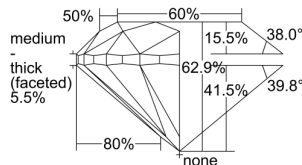

GIA®

FACSIMILE

GIA REPORT

7436431224

Verify this report at GIA.edu

GIA NATURAL DIAMOND DOSSIER®

May 19, 2022
GIA Report Number **7436431224**
Shape and Cutting Style ..... **Round Brilliant**
Measurements ..... **4.16 - 4.21 x 2.63 mm**

GRADING RESULTS

Carat Weight ..... **0.30 carat**
Color Grade ..... **I**
Clarity Grade **VVS1**
Cut Grade ..... **Good**

ADDITIONAL GRADING INFORMATION

Polish ..... **Excellent**
Symmetry ..... **Good**
Fluorescence ..... **Medium Blue**
Clarity Characteristics ..... **Indented Natural**
Inscription(s): **GIA 7436431224**

PROPORTIONS

Profile to actual proportions

GRADING SCALES

GIA COLOR SCALE	GIA CLARITY SCALE	GIA CUT SCALE	
D	FLAWLESS	EXCELLENT	
E	INTERNALLY FLAWLESS		
F		VVS₁	VERY GOOD
G	VVS₂		
H	VS₁	GOOD	
I	VS₂		
J	SI₁	FAIR	
K	SI₂		
L	I₁	POOR	
M	I₂		
N	I₃		
O			
P			
Q			
R			
S			
T			
U			
V			
W			
X			
Y			
Z