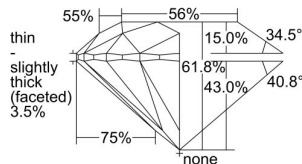

GIA®

FACSIMILE

GIA REPORT

7441238866

Verify this report at GIA.edu

GIA NATURAL DIAMOND DOSSIER®

August 08, 2022
GIA Report Number **7441238866**
Shape and Cutting Style ..... **Round Brilliant**
Measurements ..... **4.79 - 4.83 x 2.97 mm**

GRADING RESULTS

Carat Weight ..... **0.42 carat**
Color Grade ..... **F**
Clarity Grade **VS2**
Cut Grade ..... **Excellent**

ADDITIONAL GRADING INFORMATION

Polish ..... **Excellent**
Symmetry ..... **Excellent**
Fluorescence ..... **Strong Blue**
Clarity Characteristics ..... **Crystal**
Inscription(s): **GIA 7441238866**

PROPORTIONS

Profile to actual proportions

GRADING SCALES

GIA COLOR SCALE	GIA CLARITY SCALE	GIA CUT SCALE
D	FLAWLESS	EXCELLENT
E	INTERNALLY FLAWLESS	
F	VVS₁	VERY GOOD
G		
H	VS₁	GOOD
I		
J	VS₂	FAIR
K		
L	SI₁	POOR
M		
N	I₁	
O		
P	I₂	
Q		
R	I₃	
S		
T		
U		
V		
W		
X		
Y		
Z