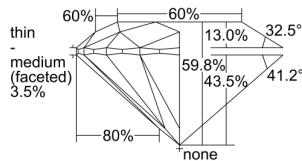

GIA®

FACSIMILE

GIA REPORT

7446457824

Verify this report at GIA.edu

GIA NATURAL DIAMOND DOSSIER®

September 02, 2022
GIA Report Number **7446457824**
Shape and Cutting Style ..... **Round Brilliant**
Measurements ..... **5.00 - 5.03 x 3.00 mm**

GRADING RESULTS

Carat Weight ..... **0.45 carat**
Color Grade ..... **H**
Clarity Grade ..... **Internally Flawless**
Cut Grade ..... **Excellent**

ADDITIONAL GRADING INFORMATION

Polish ..... **Excellent**
Symmetry ..... **Excellent**
Fluorescence ..... **None**
Clarity Characteristics ..... **Minor Details of Polish**
Inscription(s): **GIA 7446457824**

PROPORTIONS

Profile to actual proportions

GRADING SCALES

GIA COLOR SCALE	GIA CLARITY SCALE	GIA CUT SCALE	
D	FLAWLESS	EXCELLENT	
E	INTERNALLY FLAWLESS		
F		VVS₁	VERY GOOD
G	VVS₂		
H	VS₁	GOOD	
I	VS₂		
J	SI₁	FAIR	
K	SI₂		
L	I₁	POOR	
M			
N			
O	I₂		
P			
Q	I₃		
R			
S			
T			
U			
V			
W			
X			
Y			
Z