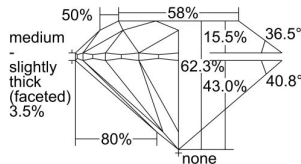

GIA®

FACSIMILE

GIA REPORT

7456879718

Verify this report at GIA.edu

GIA NATURAL DIAMOND DOSSIER®

February 24, 2023

GIA Report Number **7456879718**

Shape and Cutting Style ..... **Round Brilliant**

Measurements ..... **5.09 - 5.12 x 3.18 mm**

GRADING RESULTS

Carat Weight ..... **0.51 carat**

Color Grade ..... **K**

Clarity Grade **VS2**

Cut Grade ..... **Excellent**

ADDITIONAL GRADING INFORMATION

Polish ..... **Excellent**

Symmetry ..... **Excellent**

Fluorescence ..... **Strong Blue**

Clarity Characteristics ..... **Crystal**

Inscription(s): **GIA 7456879718**

PROPORTIONS

Profile to actual proportions

GRADING SCALES

GIA
COLOR
SCALE

COLORESS	D
	E
	F
	G
	H
	I
	J
NEAR COLORESS	K
	L
Faint	M
	N
	O
	P
Very Light	Q
	R
	S
	T
	U
	V
Light	W
	X
	Y
	Z

GIA
CLARITY
SCALE

VERY VERY SLIGHTLY INCLUDED	FLAWLESS
	INTERNALLY FLAWLESS
VERY SLIGHTLY INCLUDED	VVS₁
	VVS₂
SLIGHTLY INCLUDED	VS₁
	VS₂
INCLUDED	SI₁
	SI₂
INCLUDED	I₁
	I₂
	I₃

GIA
CUT
SCALE

EXCELLENT	VERY GOOD	GOOD	FAIR	POOR