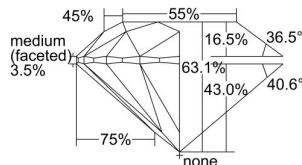

GIA®

FACSIMILE

GIA REPORT

7458671661

Verify this report at GIA.edu

GIA NATURAL DIAMOND DOSSIER®

January 30, 2023
GIA Report Number **7458671661**
Shape and Cutting Style ..... **Round Brilliant**
Measurements ..... **5.62 - 5.66 x 3.56 mm**

GRADING RESULTS

Carat Weight ..... **0.70 carat**
Color Grade ..... **I**
Clarity Grade **VVS1**
Cut Grade ..... **Excellent**

ADDITIONAL GRADING INFORMATION

Polish ..... **Excellent**
Symmetry ..... **Excellent**
Fluorescence ..... **Strong Blue**
Clarity Characteristics..... **Pinpoint, Feather, Indented Natural**
Inscription(s): **GIA 7458671661**

PROPORTIONS

Profile to actual proportions

GRADING SCALES

GIA COLOR SCALE	GIA CLARITY SCALE	GIA CUT SCALE	
D	FLAWLESS	EXCELLENT	
E	INTERNALLY FLAWLESS		
F		VVS₁	VERY GOOD
G	VVS₂		
H	VS₁	GOOD	
I	VS₂		
J	SI₁	FAIR	
K	SI₂		
L	I₁	POOR	
M			
N			
O	I₂		
P			
Q			
R	I₃		
S			
T			
U			
V			
W			
X			
Y			
Z