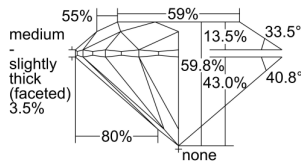

GIA®

FACSIMILE

GIA REPORT 7483595376

Verify this report at GIA.edu

GIA NATURAL DIAMOND DOSSIER®

February 19, 2024
GIA Report Number **7483595376**
Shape and Cutting Style ..... **Round Brilliant**
Measurements ..... **5.63 - 5.66 x 3.37 mm**

GRADING RESULTS

Carat Weight ..... **0.65 carat**
Color Grade ..... **F**
Clarity Grade ..... **Internally Flawless**
Cut Grade ..... **Excellent**

ADDITIONAL GRADING INFORMATION

Polish ..... **Excellent**
Symmetry ..... **Excellent**
Fluorescence ..... **Strong Blue**
Clarity Characteristics ..... **Minor Details of Polish**
Inscription(s): **GIA 7483595376**

PROPORTIONS

Profile to actual proportions

GRADING SCALES

GIA COLOR SCALE	GIA CLARITY SCALE	GIA CUT SCALE
D	FLAWLESS	EXCELLENT
E	INTERNALLY FLAWLESS	
F	VVS₁	VERY GOOD
G		
H	VS₁	GOOD
I		
J	SI₁	FAIR
K		
L	I₁	POOR
M		
N	I₂	
O		
P	I₃	
Q		
R		
S		
T		
U		
V		
W		
X		
Y		
Z