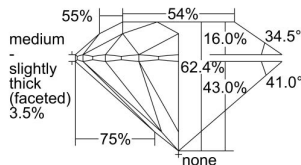

GIA®

FACSIMILE

GIA REPORT 7493378582

Verify this report at GIA.edu

GIA NATURAL DIAMOND DOSSIER®

May 31, 2024
GIA Report Number **7493378582**
Shape and Cutting Style ..... **Round Brilliant**
Measurements ..... **4.27 - 4.31 x 2.68 mm**

GRADING RESULTS

Carat Weight ..... **0.30 carat**
Color Grade ..... **E**
Clarity Grade **S11**
Cut Grade ..... **Excellent**

ADDITIONAL GRADING INFORMATION

Polish ..... **Excellent**
Symmetry ..... **Excellent**
Fluorescence ..... **Faint**
Clarity Characteristics ..... **Crystal**
Inscription(s): **GIA 7493378582**

PROPORTIONS

Profile to actual proportions