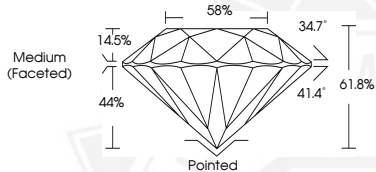

April 16, 2026

IGI Report Number 782642572

ROUND BRILLIANT

NATURAL DIAMOND

6.17 - 6.22 X 3.83 MM

0.90 CARAT

F

VS 2

EXCELLENT

EXCELLENT

EXCELLENT

NONE

Inscription(s) IGI 782642572